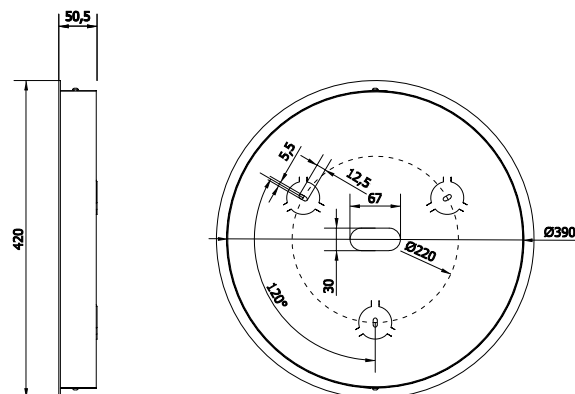

A-Piastre / Plates (Glo, Lit, MoM)

TECHNICAL SHEET

AA01-T-42-07 WHITE

Mounting: a soffitto / ceiling

Environment: Indoor - IP20

Materials: Metallo / Metal

Information: Round plate with max 7 fittings

AA18-T-42-07 TITANIUM

Mounting: a soffitto / ceiling

Environment: Indoor - IP20

Materials: Metallo / Metal

Information: Round plate with max 7 fittings

AA01-T-42-07

AA18-T-42-07

PIASTRA ESTERNA / EXTERNAL PLATE

PIASTRA INTERNA / INTERNAL PLATE