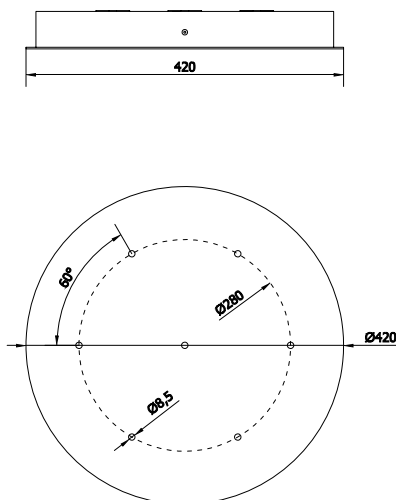

A-Piastre / Plates (Glo, Lit, MoM)

TECHNICAL SHEET

AA01-T-42-07 WHITE

Mounting: a soffitto / ceiling

Environment: Indoor - IP20

Materials: Metallo / Metal

Information: Round plate with max 7 fittings

AA18-T-42-07 TITANIUM

Mounting: a soffitto / ceiling

Environment: Indoor - IP20

Materials: Metallo / Metal

Information: Round plate with max 7 fittings

AA01-T-42-07

AA18-T-42-07

PIASTRA ESTERNA / EXTERNAL PLATE

PIASTRA INTERNA / INTERNAL PLATE